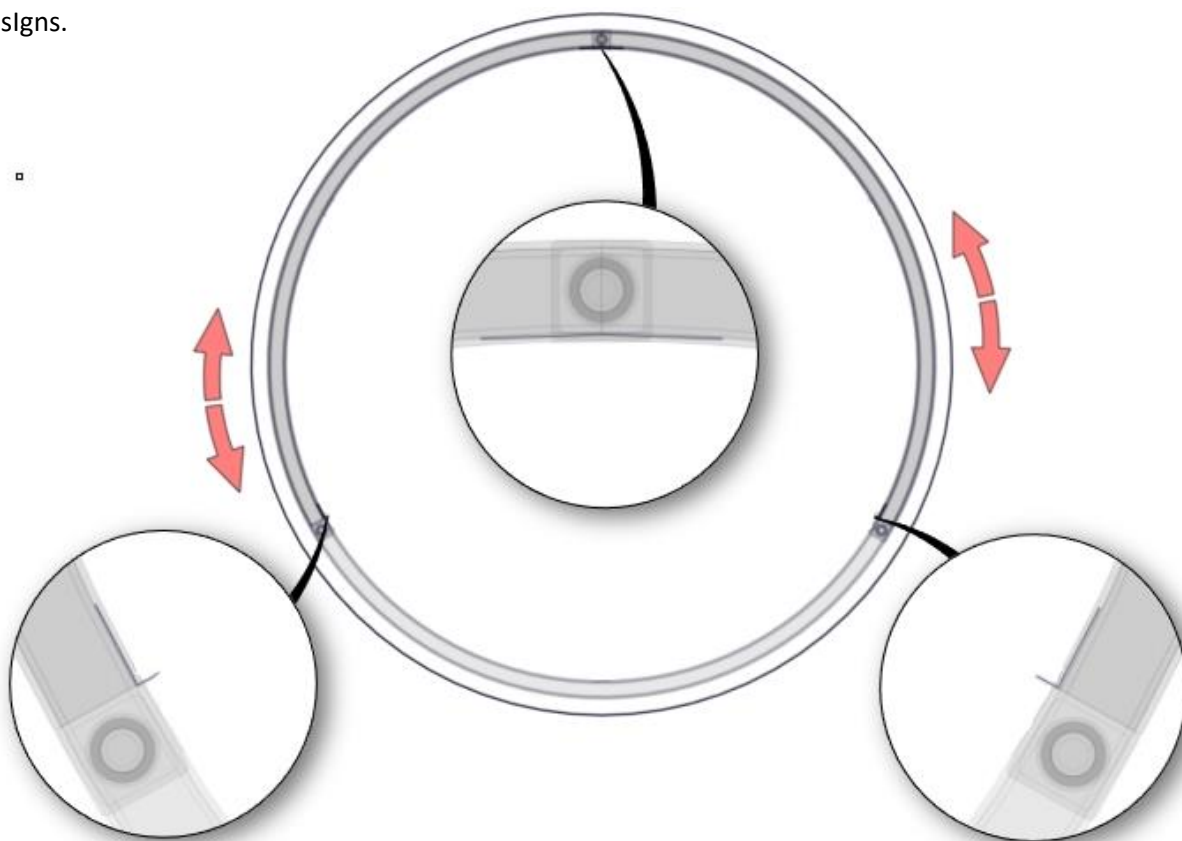

# SALONTAFELSET

4x35 – 6 pcs

Align at signs.

Max 5kg