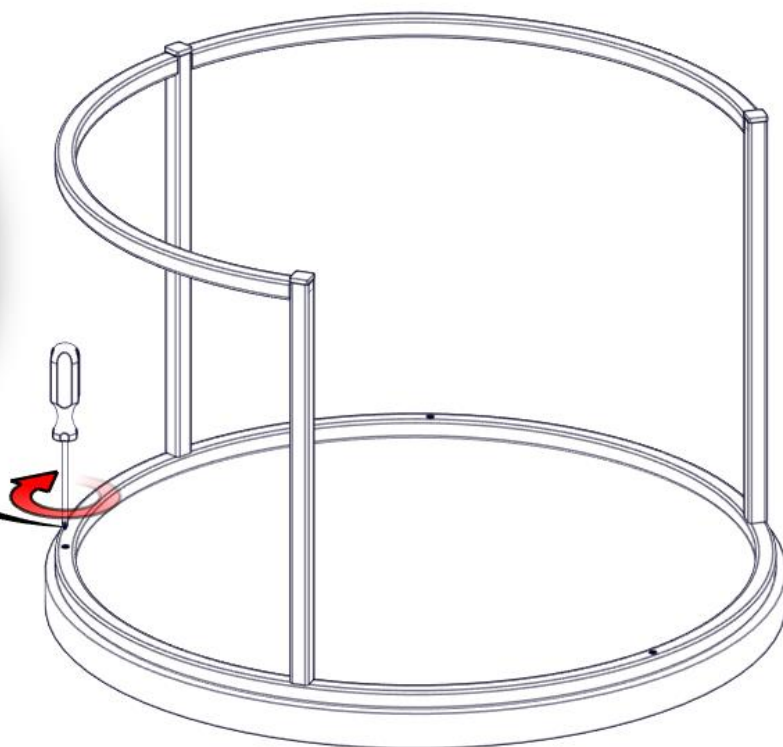

# SALONTAFELSET

4x35 – 6 pcs

Align at signs.

Max 5kg