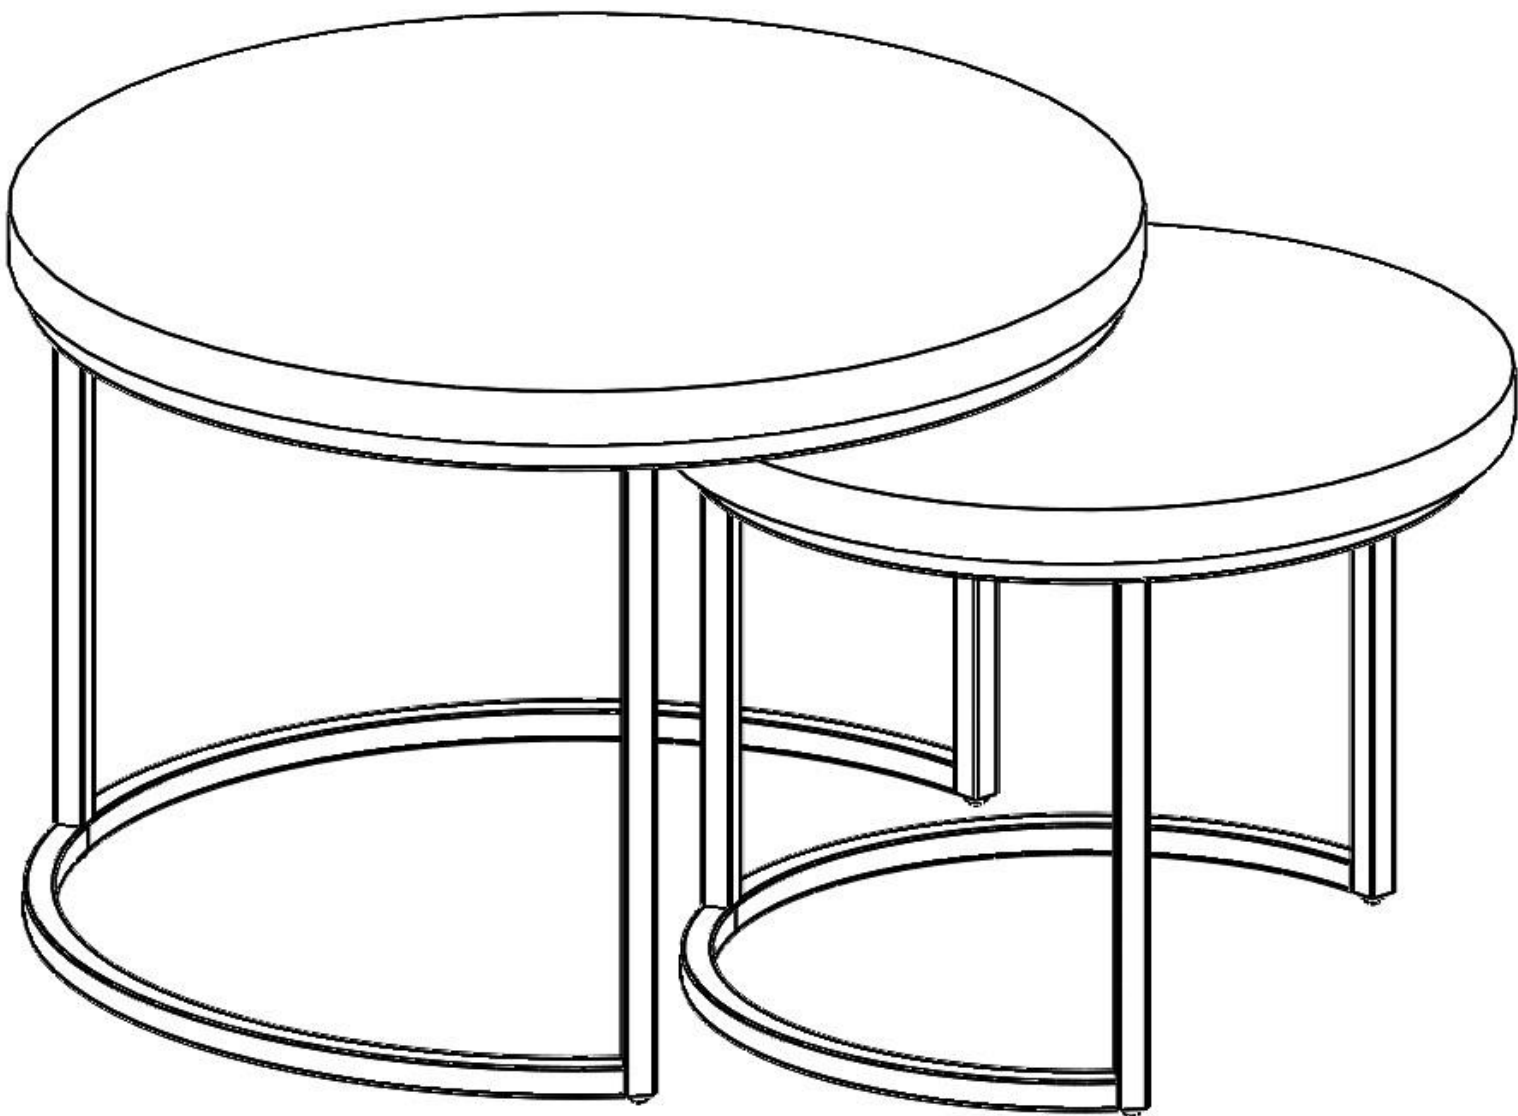

# SALONTAFELSET

4x35 – 6 pcs

Align at signs.

Max 5kg