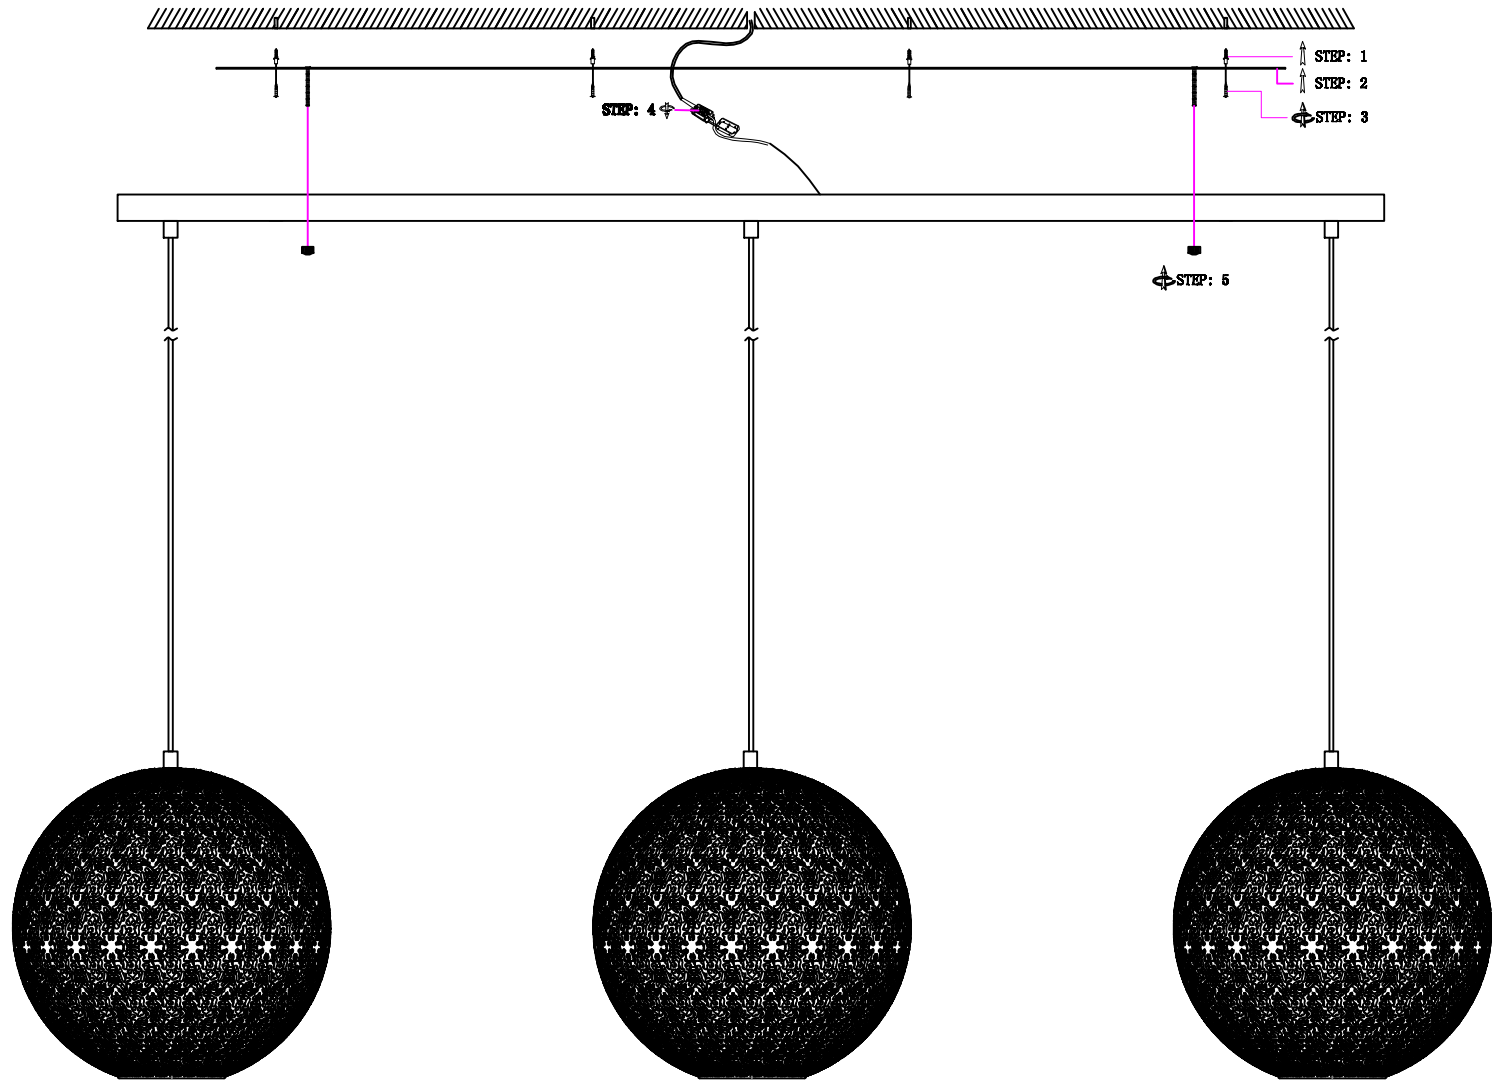

Tossica
PLAFOND LAMP/CEILING LAMP

 STEP: 6

 STEP: 7

 3-E27
220-240V/40W

 220-240V 50Hz

CLASS II