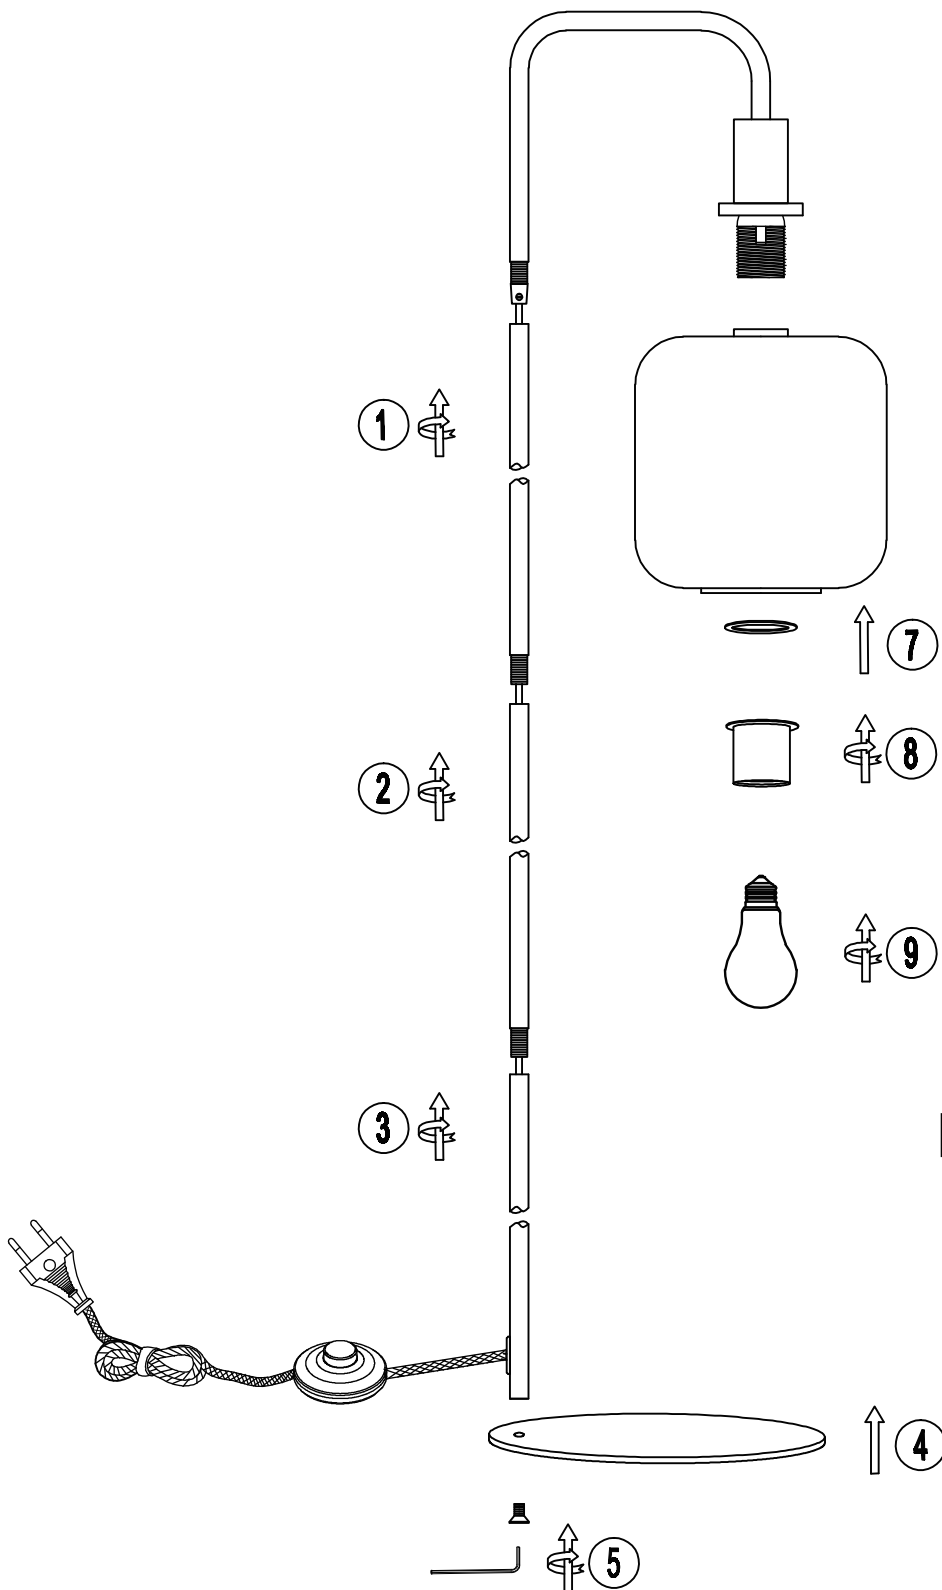

PEGLIO

Pronto
wonen

Let op:
Ring "handvast" draaien.
Te strak kan zorgen voor
(latere) glasbreuk

230V ~ 50Hz E27 Max. 25W

Bulb not included

ART nr. 1861865
Floor lamp 32x28x155 cm LEKAR
black+smoke glass
230V~ 50Hz E27 Max.25W

Power connections may only be
handled by a skilled worker.