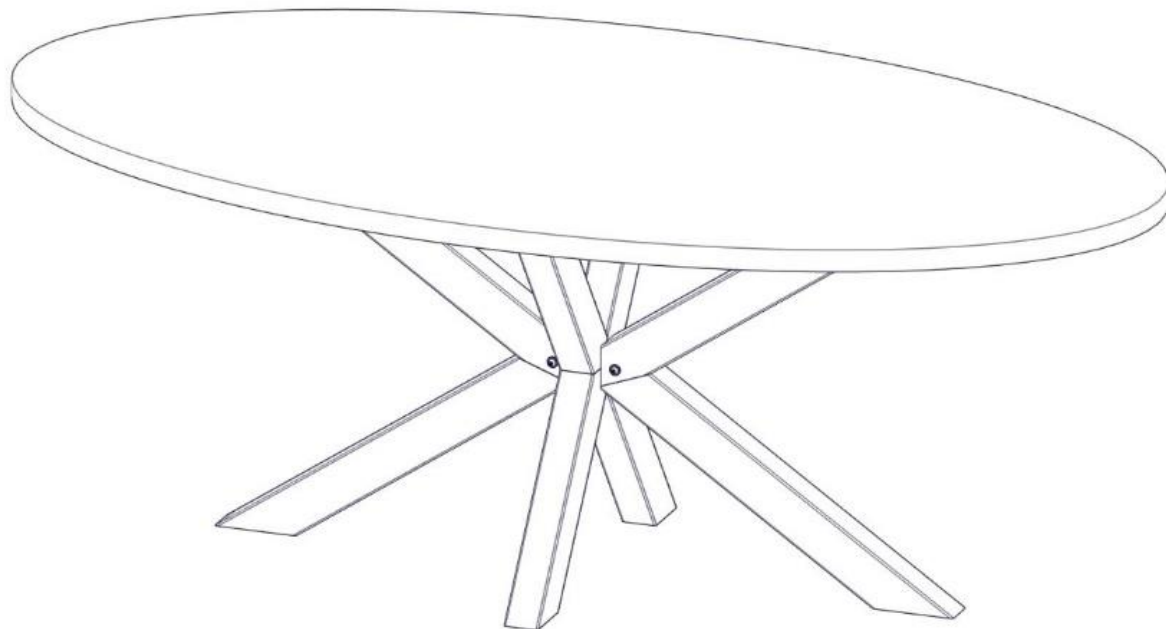

MASCARO (275 cm)

ATTENTION !

Very heavy product !

1.

2.

3.

4.

5. ATTENTION ! 4 X 

6.

! Max 30 Kg !