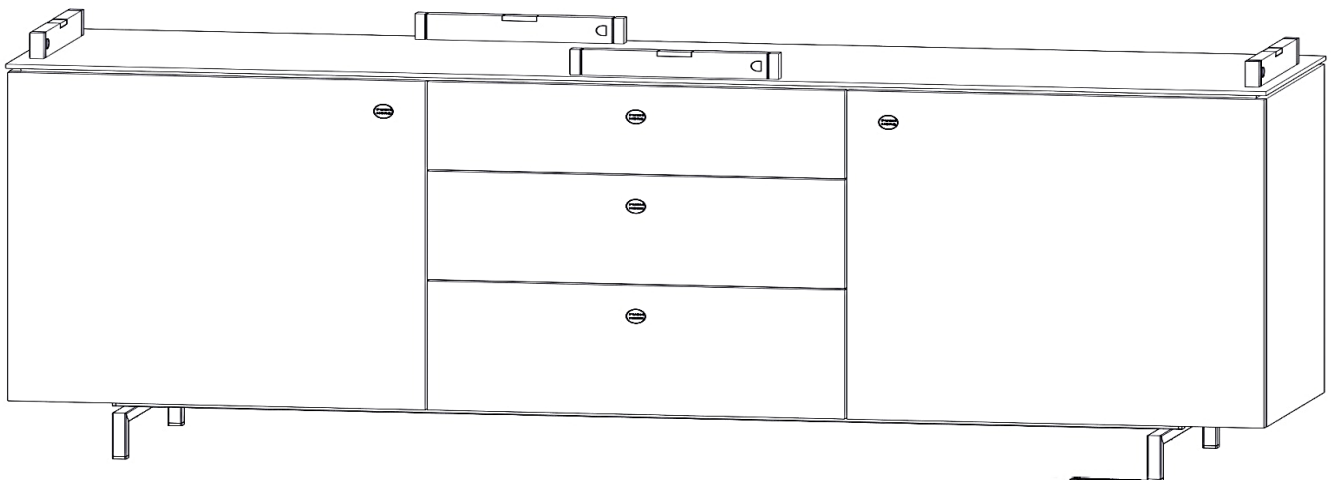

6 x Screw 4x45mm

6.

7. 2 x

8.

Adjustment for
Push