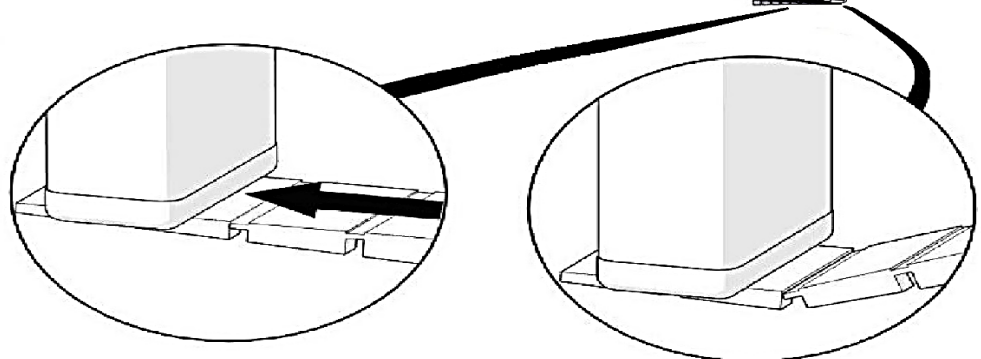

1.

2.

3.

4.

5.

For AB / XE / LR / GI / DF3

10 x Screw 4x45mm

For FW / IA / JE / DB1 / DV1

6 x Screw 4x45mm

6.

7. 2 x

8.

Adjustment for
Push