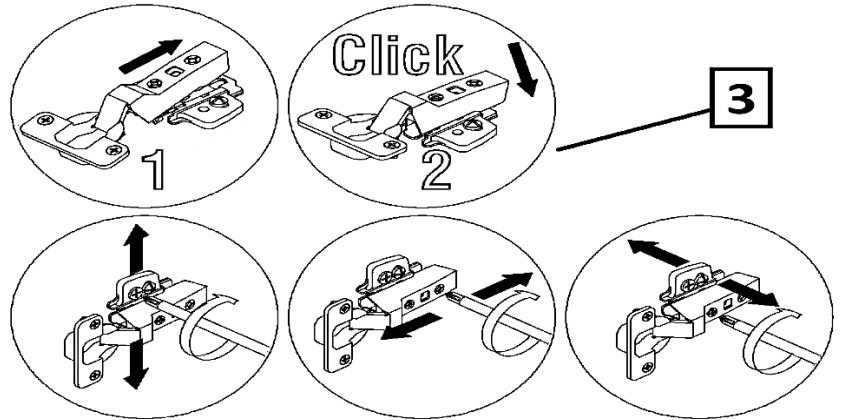

1.

2.

3.

4.

5.

For AB / XE / LR / GI / DF3

10 x Screw 4x45mm

For FW / IA / JE / DB1 / DV1

6 x Screw 4x45mm

6.

7. 2 x

8.

Adjustment for
Push