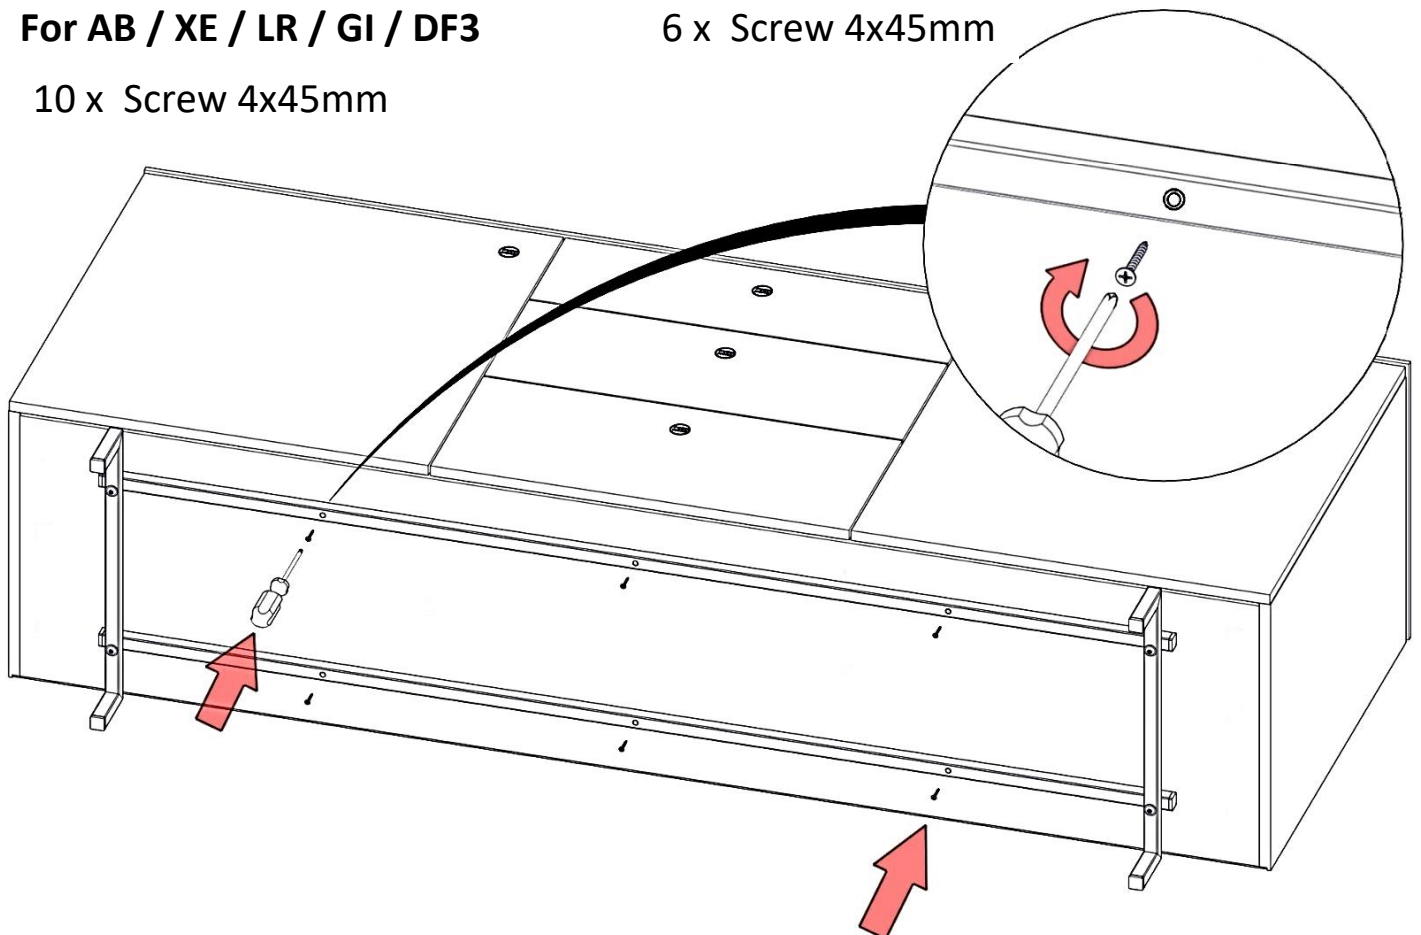

1.

2.

3.

4.

5.

For AB / XE / LR / GI / DF3

10 x Screw 4x45mm

For FW / IA / JE / DB1 / DV1

6 x Screw 4x45mm

6.

7. 2 x

8.

Adjustment for
Push