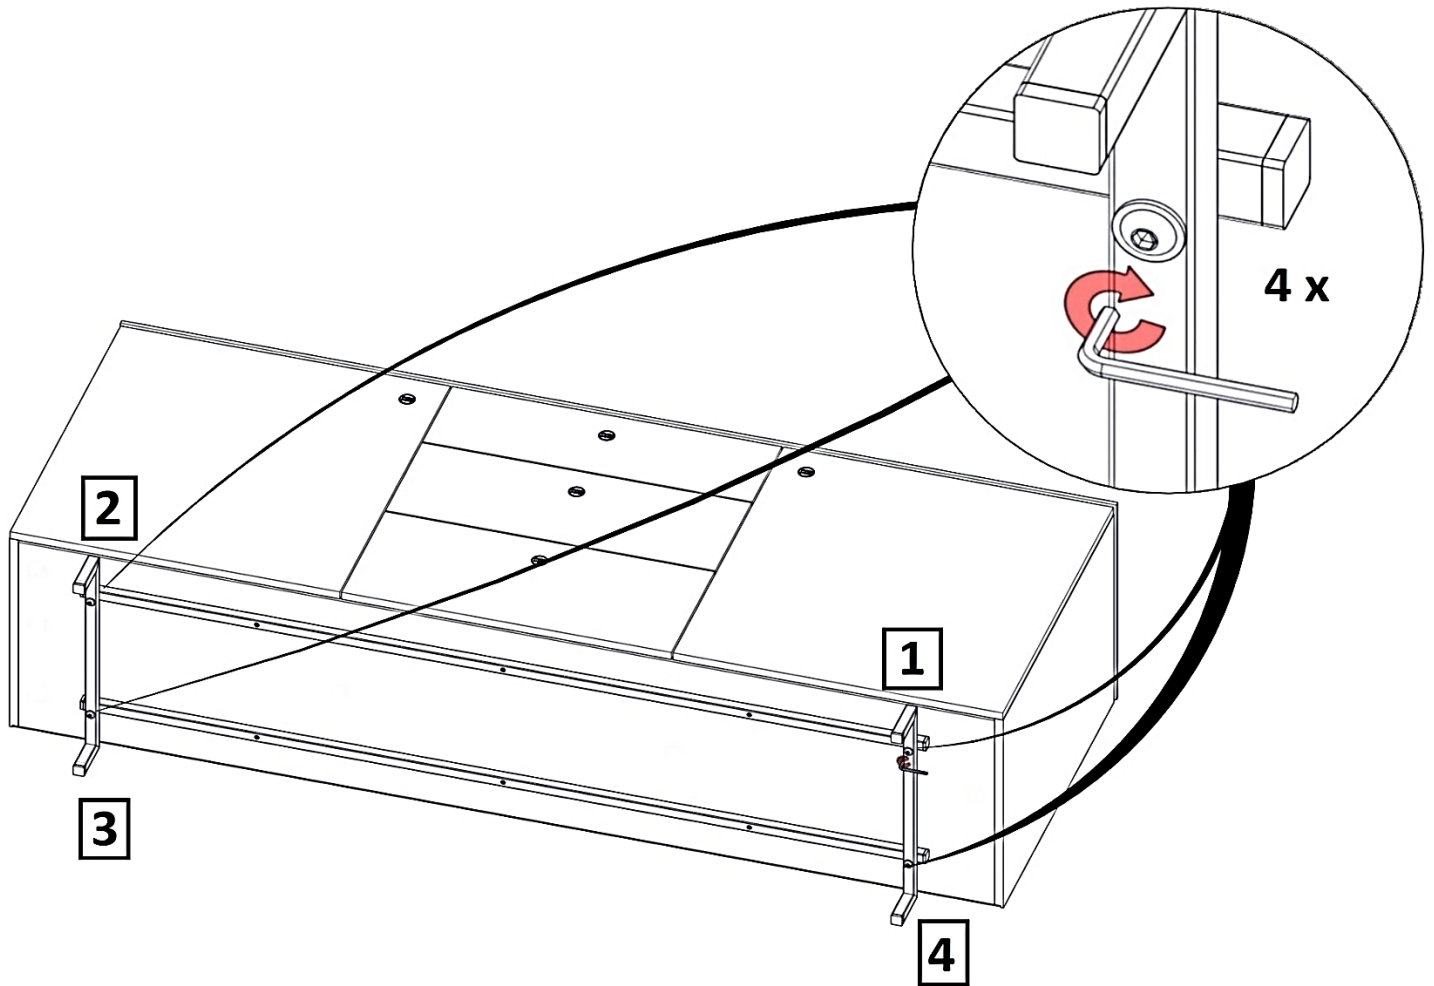

1.

2.

3.

4.

5.

For AB / XE / LR / GI / DF3

10 x Screw 4x45mm

For FW / IA / JE / DB1 / DV1

6 x Screw 4x45mm

6.

7. 2 x

8.

Adjustment for
Push