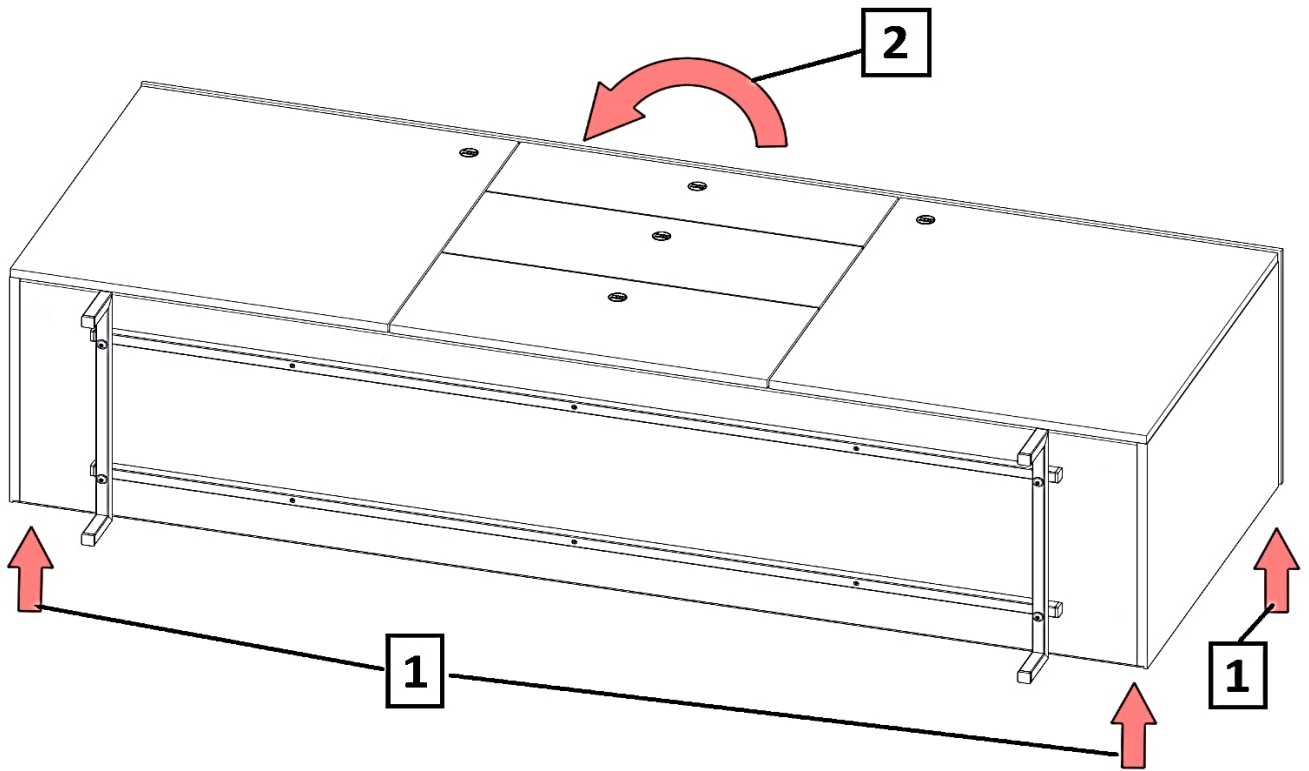

1.

2.

3.

4.

5.

For AB / XE / LR / GI / DF3

10 x Screw 4x45mm

For FW / IA / JE / DB1 / DV1

6 x Screw 4x45mm

6.

7. 2 x

8.

Adjustment for
Push