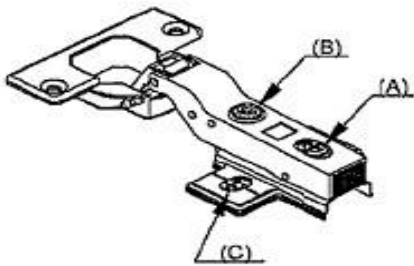

1.

2.

3.

4.

5.

For AB / XE / LR / GI / DF3

10 x Screw 4x45mm

For FW / IA / JE / DB1 / DV1

6 x Screw 4x45mm

6.

7. 2 x

8.

Adjustment for
Push