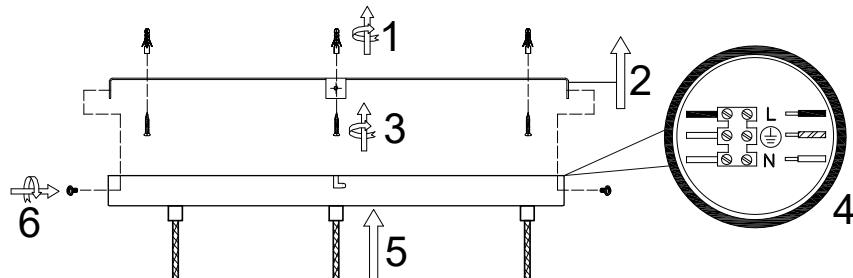

PEGLIO

Pronto
wonen