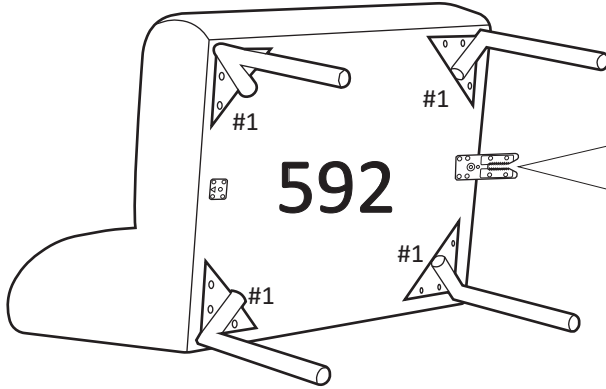

Straight 40cm/60cm/80cm/100cm/120cm/140cm/160cm/180cm/200cm

Bench corner
60/130 cm
90 cm

(connection)
(Verbindung)

PZ-2

4mm

A

M - 65

Metal leg/
Metal Füße

B

M4x20
BLT0083

C

4x16
SC0033

CM

Crocodile man/
Krokodilmann

CW

Crocodile woman/
Krokodilfrau

Pronto
wonen

Straight 40cm/60cm/80cm/100cm/120cm/140cm/160cm/180cm/200cm

Bench corner 30/210 cm