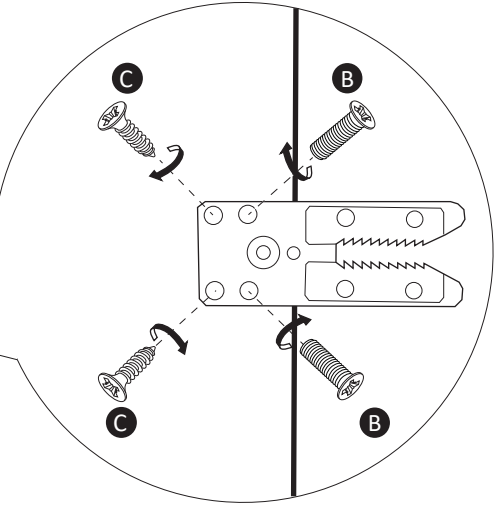

Straight 40cm/60cm/80cm/100cm/120cm/140cm/160cm/180cm/200cm

Bench corner
60/130 cm
90 cm

(connection)
(Verbindung)

PZ-2

4mm

A

M - 65

Metal leg/
Metal Füße

B

M4x20
BLT0083

C

4x16
SC0033

CM

Crocodile man/
Krokodilmann

CW

Crocodile woman/
Krokodilfrau

Pronto
wonen

Straight 40cm/60cm/80cm/100cm/120cm/140cm/160cm/180cm/200cm

Bench corner 30/210 cm